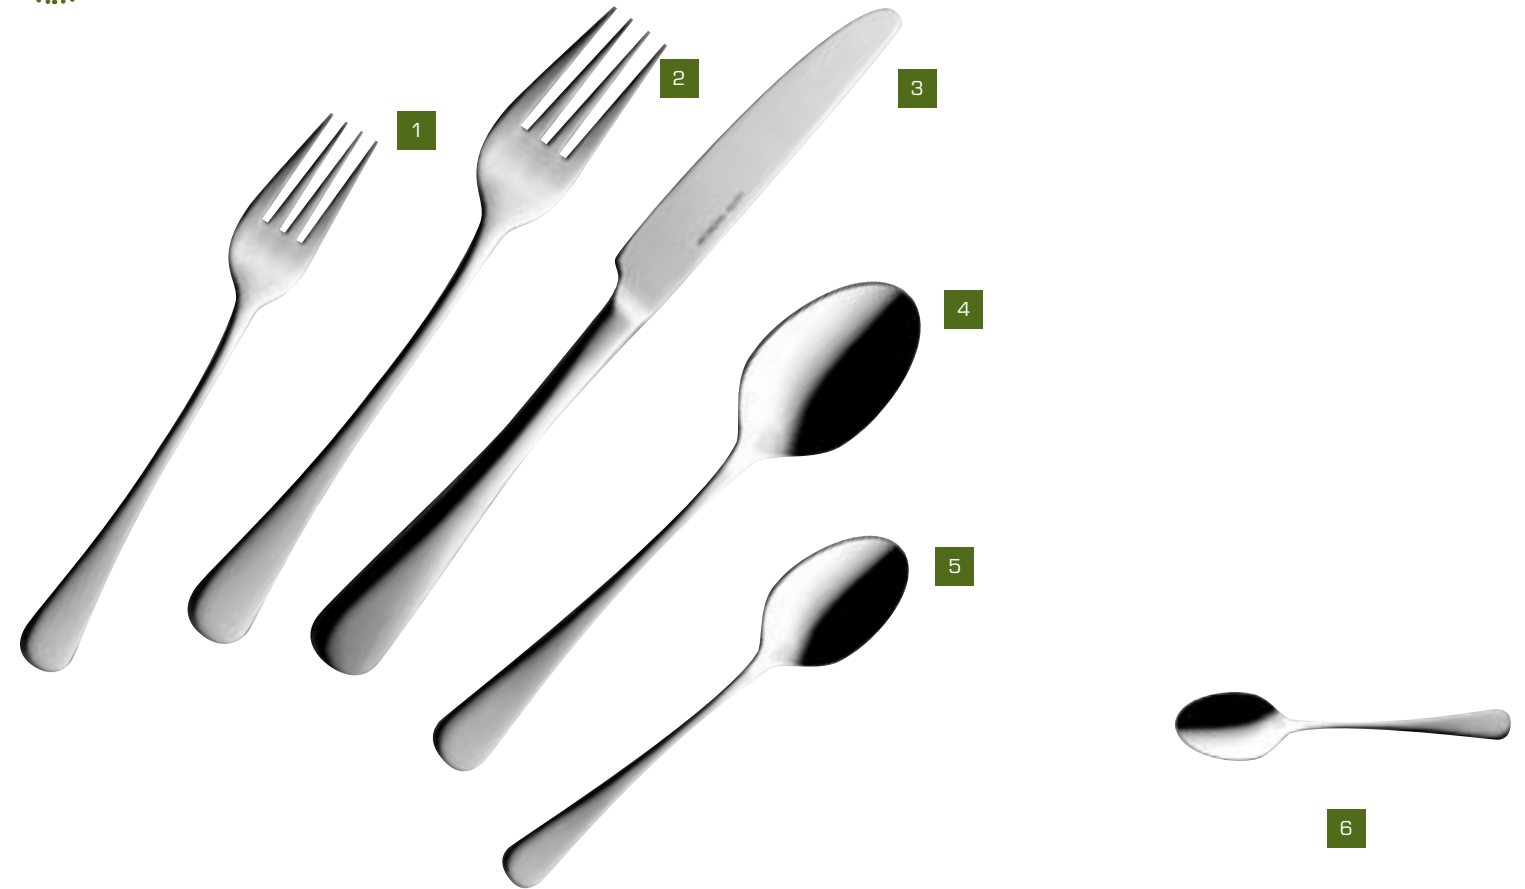

Item	Description	Size		Item #	Pattern	Case Pack (Each)
		Metric	Imperial			
1	Accent Stainless Steel 18/10 - Dessert Fork	17.9 cm	7 1/16"	H 01 0053.1060	Accent	12.0
2	Accent Stainless Steel 18/10 Table Fork	20.2 cm	7 15/16"	H 01 0053.1020	Accent	12.0
3	Accent Stainless Steel 18/10 -Table Knife	23 cm	9 1/16"	H 01 0053.1800	Accent	12.0
4	Accent Stainless Steel 18/10 -Dessert Spoon	18 cm	7 1/16"	H 01 0053.1050	Accent	12.0
5	Accent Stainless Steel 18/10 - Coffee Spoon	13.2 cm	5 3/16"	H 01 0053.1100	Accent	12.0
6	Accent Stainless Steel 18/10 - Demi-tasse Spoon	11 cm	4 5/16"	H 01 0053.1110	Accent	12.0
7	Accent Stainless Steel 18/10 - Butter Knife	17 cm	6 11/16"	H 01 0053.1330	Accent	12.0
8	Accent Stainless Steel 18/10 - Round Soup Spoon	17.6 cm	6 15/16"	H 01 0053.1630	Accent	12.0

18/10
Stainless
Steel

NEW