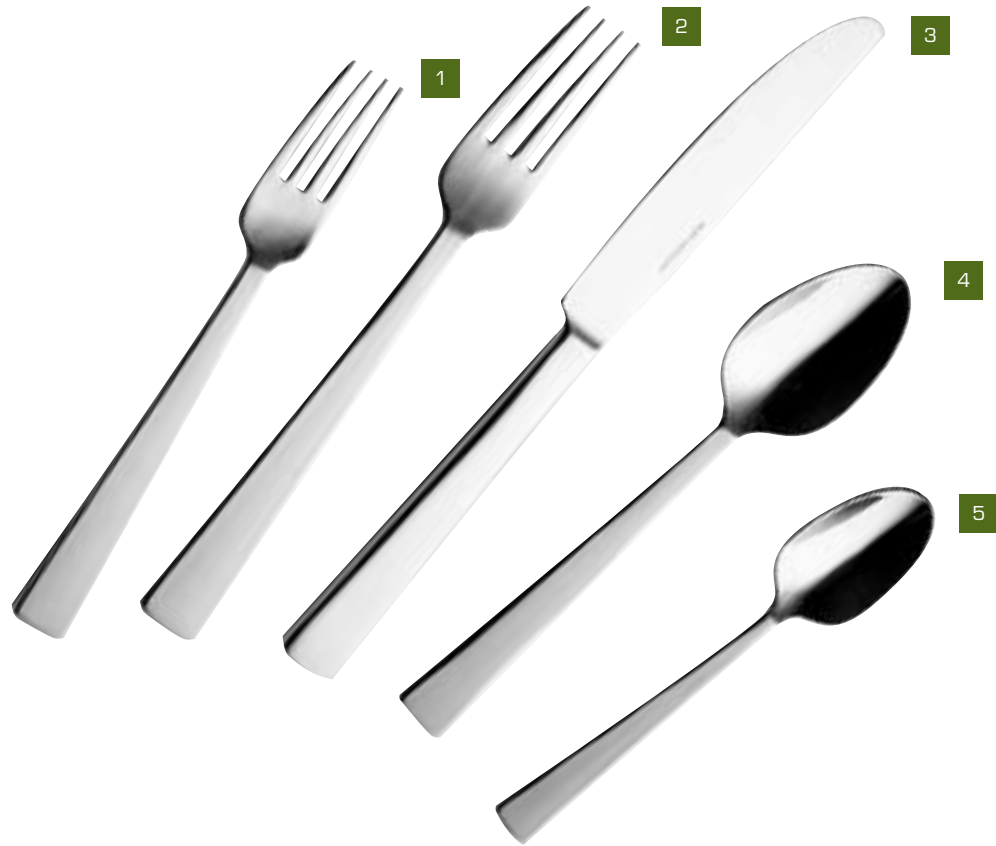

18/10
Stainless
Steel